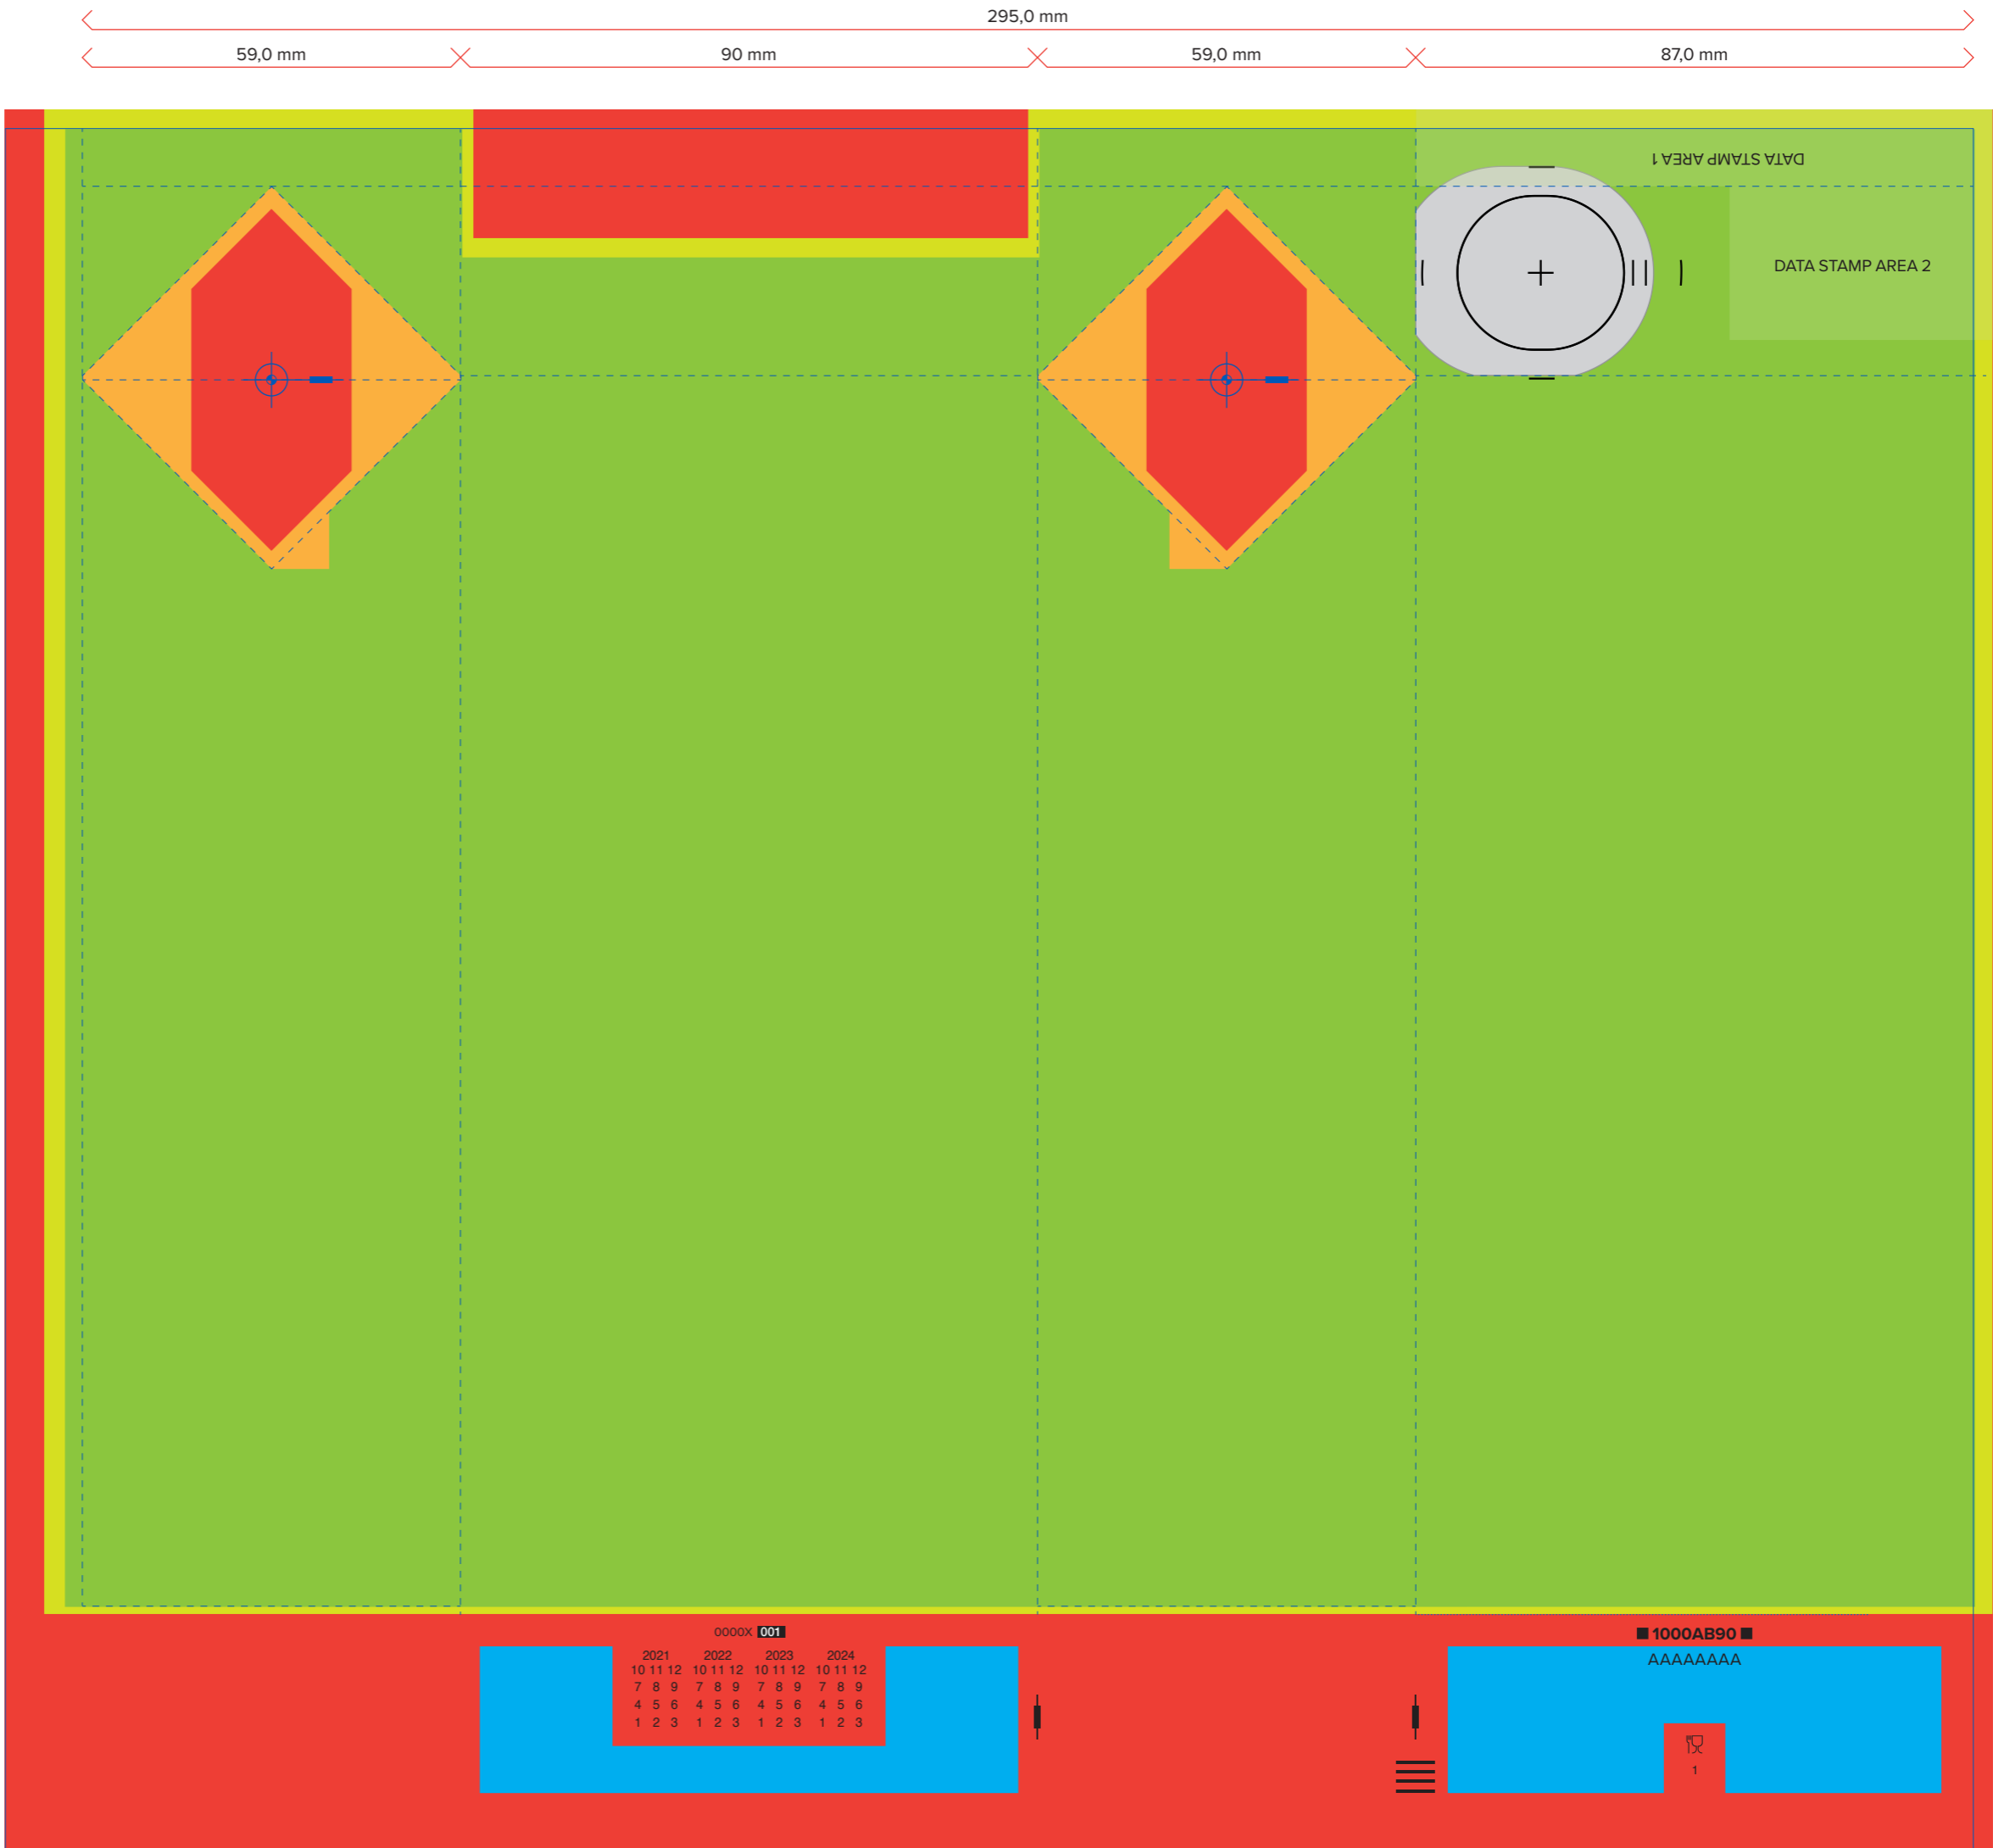

ALTERNAPAK
beverage cartons

Gridsheet
1000AB90 (1 Liter Block)

Feature: PLH
(prelaminated hole)

- Visible area
- Data stamp area 1 or 2 (to respect contrast max. 70% of background color)
- Non visible aera
- Bleed area (2 mm)
- Optional printing area (Customer number)
- PLH area (non visible)
Suitable for Combiswift or alternative
- Non printing area
- Cutting lines
- Creasing lines