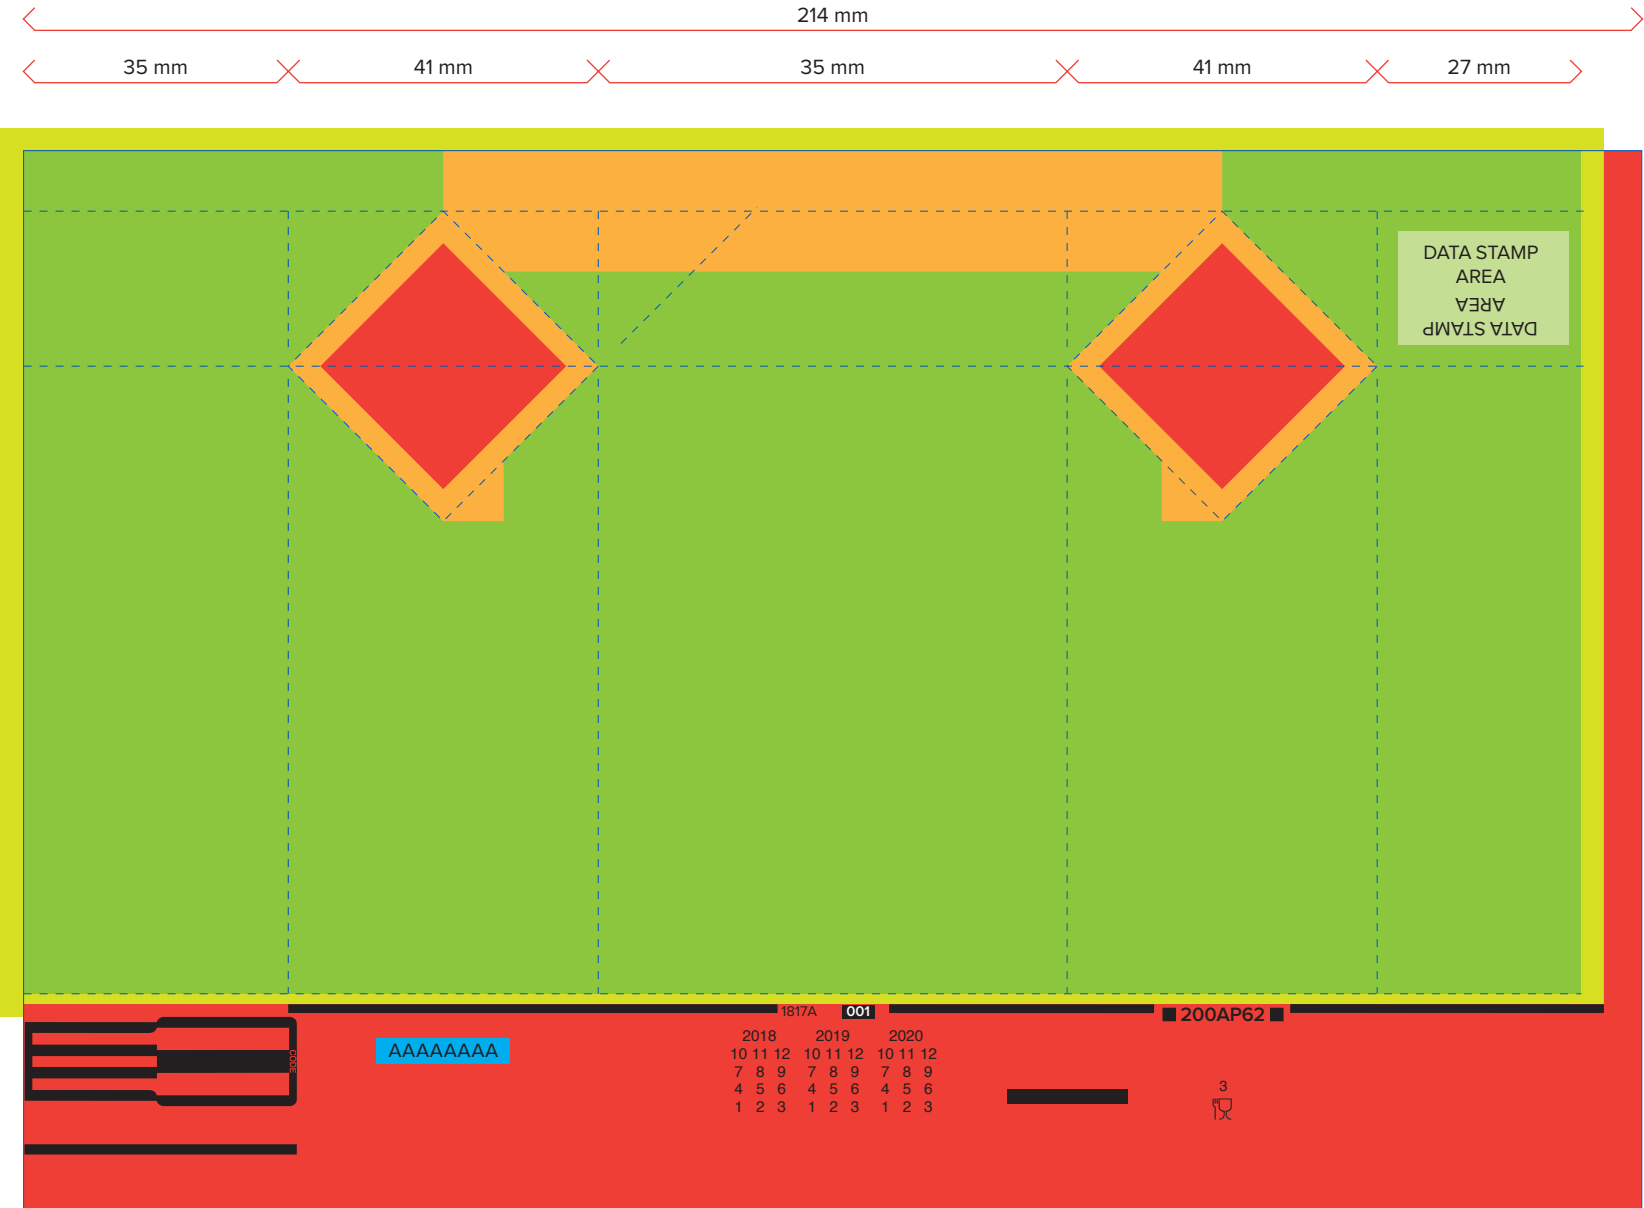

ALTERNAPAK

beverage cartons

Gridsheet
200AP62 (200ml)

Feature: Strawhole

- Visible area
- Non visible aera
- Bleed area (3 mm)
- Optional printing area (Customer number)
- Non printing area
- Cutting lines
- Creasing lines

1817A 001 200AP62

2018	2019	2020
10 11 12	10 11 12	10 11 12
7 8 9	7 8 9	7 8 9
4 5 6	4 5 6	4 5 6
1 2 3	1 2 3	1 2 3

AAAAA
3