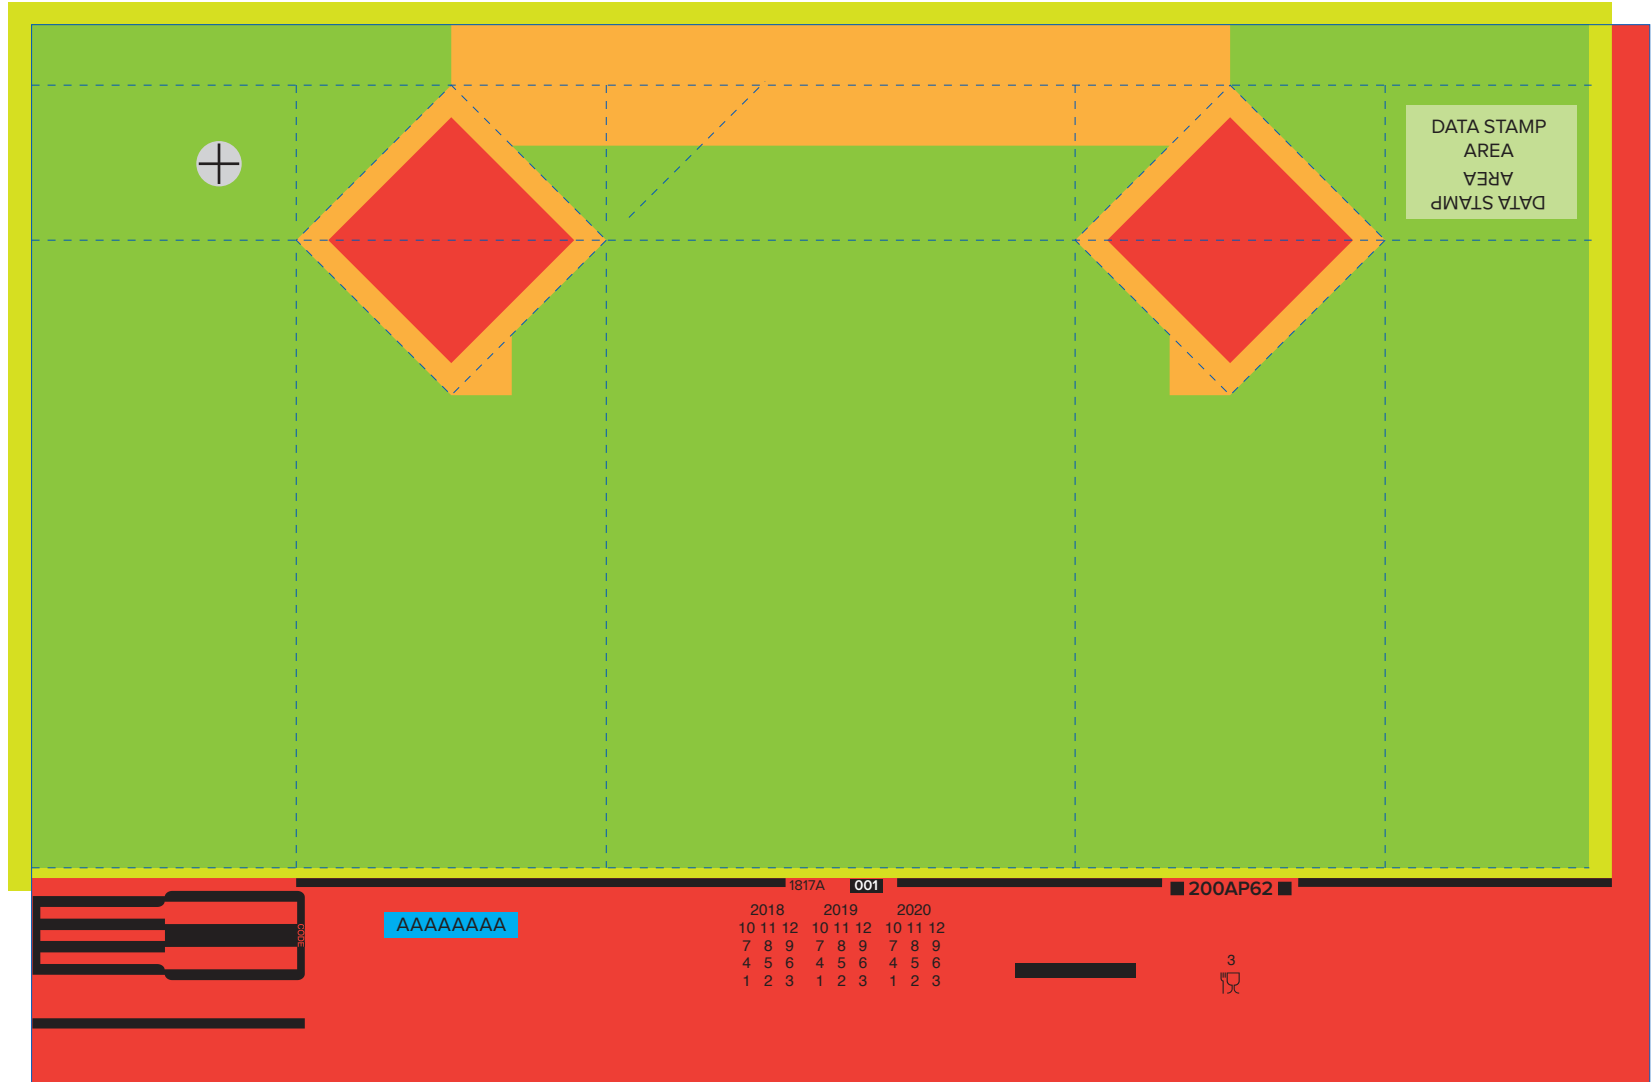

ALTERNAPAK

beverage cartons

Gridsheet
200AP62 (200ml)

Feature: Strawhole

-  Visible area
-  Non visible aera
-  Bleed area (3 mm)
-  Optional printing area (Customer number)
-  Straw hole area (non visible) Ø 6mm
-  Non printing area
-  Cutting lines
-  Creasing lines

1817A 001 200AP62

2018	2019	2020
10 11 12	10 11 12	10 11 12
7 8 9	7 8 9	7 8 9
4 5 6	4 5 6	4 5 6
1 2 3	1 2 3	1 2 3

AAAAA
3