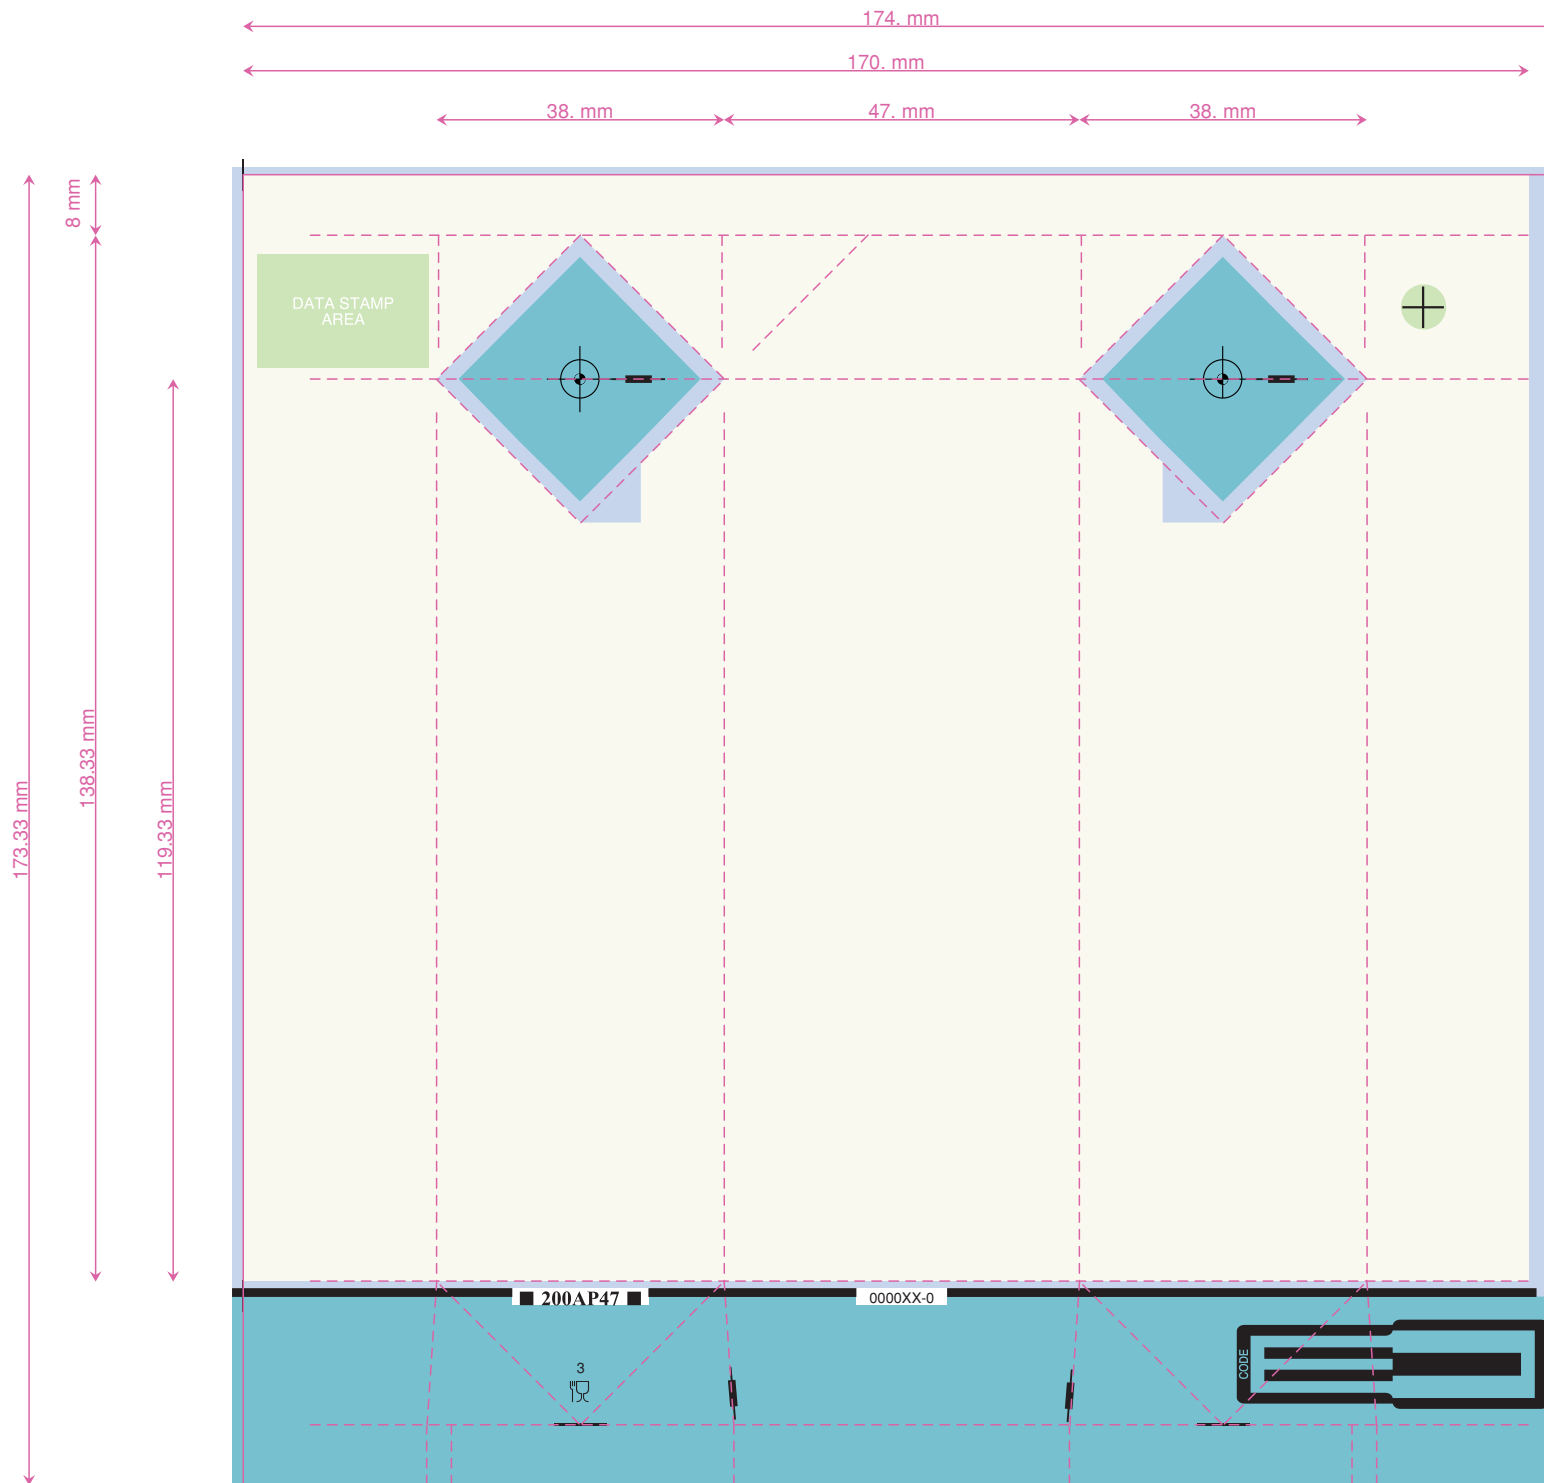

Gridsheet  
200AP47 (200 ml Slim)

Normal top-fin  
Feature: Strawhole

- cutting lines ————
- creasing lines - - - -
- visible area
- non visible area
- non printing area
- optional non printing area